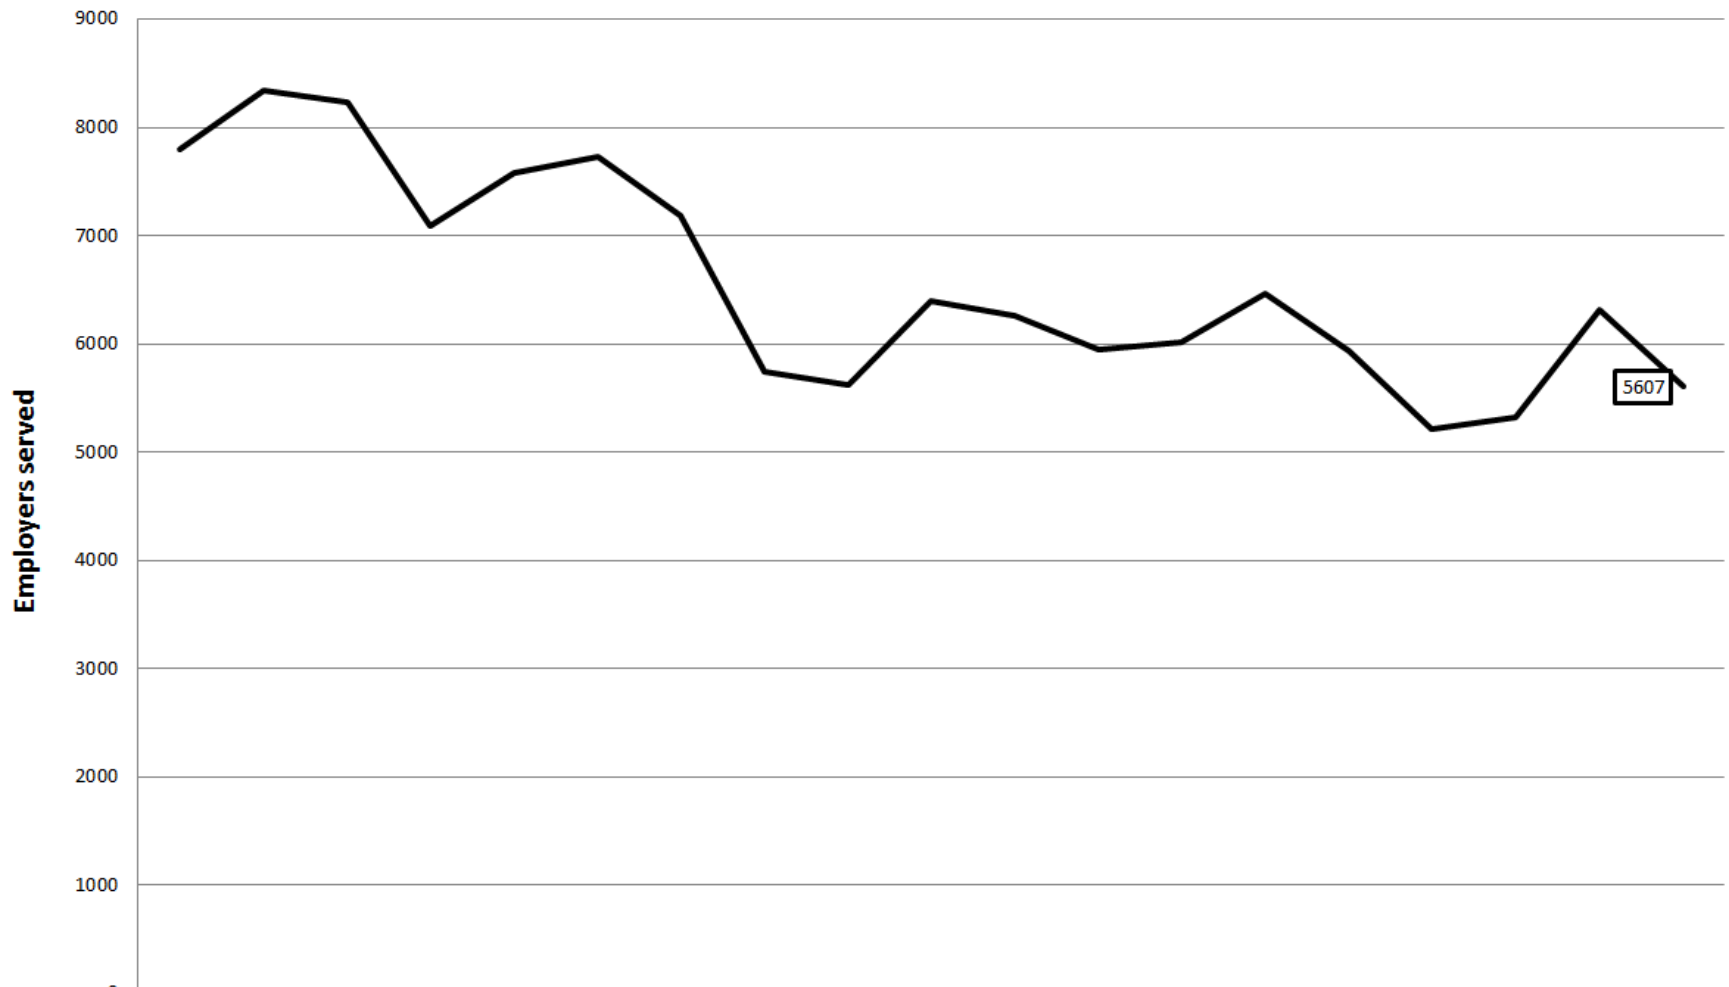

WorkSource customers who found jobs(Lag 9 months)

Goal 1: Employers

Employers have the skilled, stable workforce they need to thrive.

Employers served by WorkSource

— Employers Served	7795	8338	8230	7093	7576	7732	7186	5746	5625	6396	6265	5943	6011	6463	5937	5213	5325	6309	5607
--------------------	------	------	------	------	------	------	------	------	------	------	------	------	------	------	------	------	------	------	------

Goal 1: Employers

Employers have the skilled, stable workforce they need to thrive.

Customers served by WorkSource