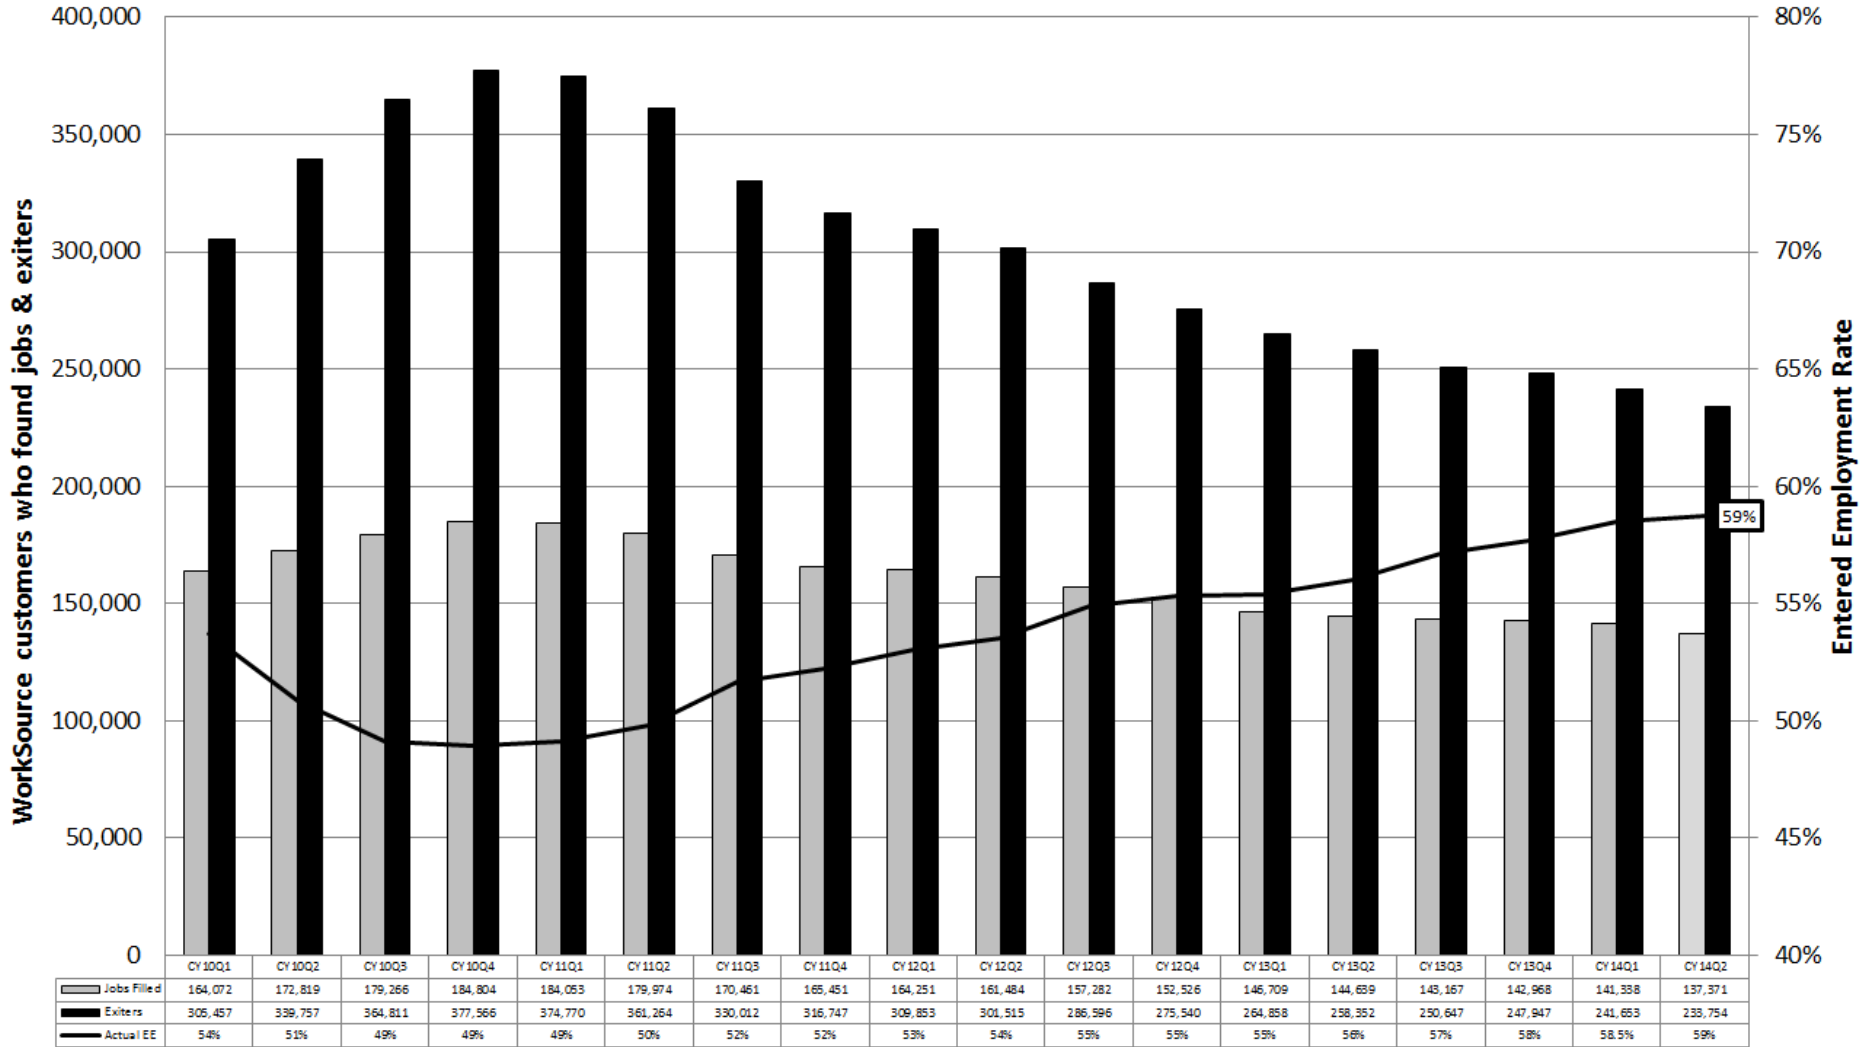

WorkSource customers who found jobs(Lag 9 months)

Goal 1: Employers

Employers have the skilled, stable workforce they need to thrive.

Employers served by WorkSource

— Employers Served	7795	8338	8230	7093	7576	7732	7186	5746	5625	6396	6265	5943	6011	6463	5937	5213	5325	6309	5607
--------------------	------	------	------	------	------	------	------	------	------	------	------	------	------	------	------	------	------	------	------

Goal 1: Employers

Employers have the skilled, stable workforce they need to thrive.

Customers served by WorkSource